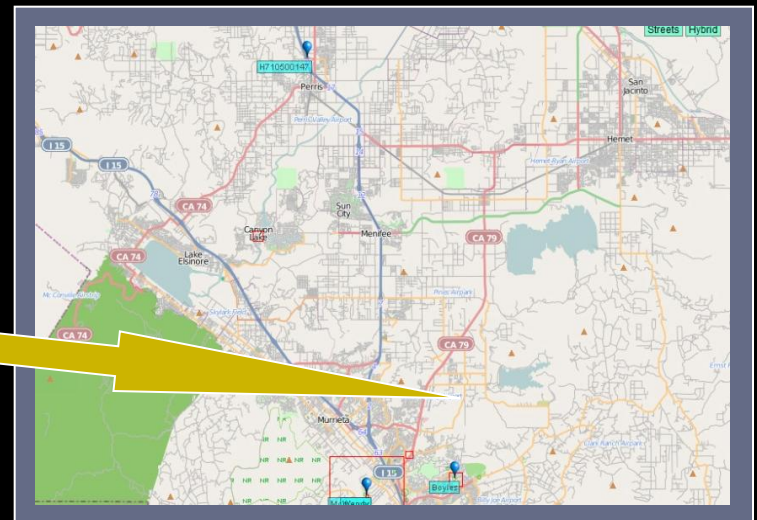

- You have the ability to locate your vehicle from any Internet connection, in minutes around the clock.
- If your vehicle is stolen, call the 24 / 7 Theft Hotline and we will assist police to recover your stolen machine. We will let them know exactly where to find your equipment anywhere in the USA.

Where is my Backhoe?