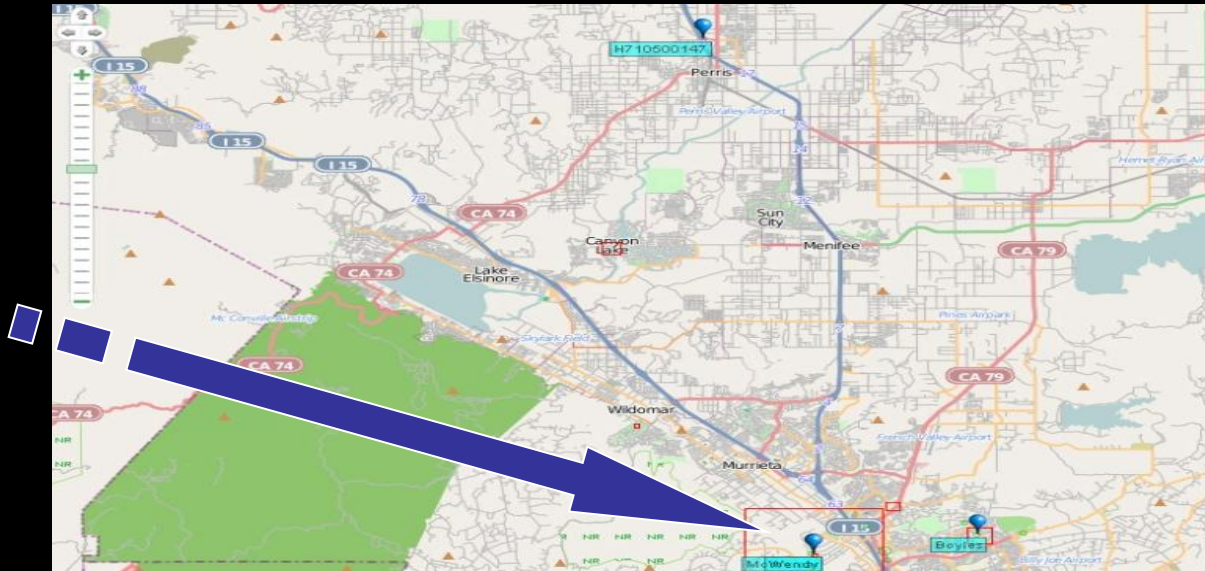

Click on

Enter your password and your vehicle is located in less than two minutes